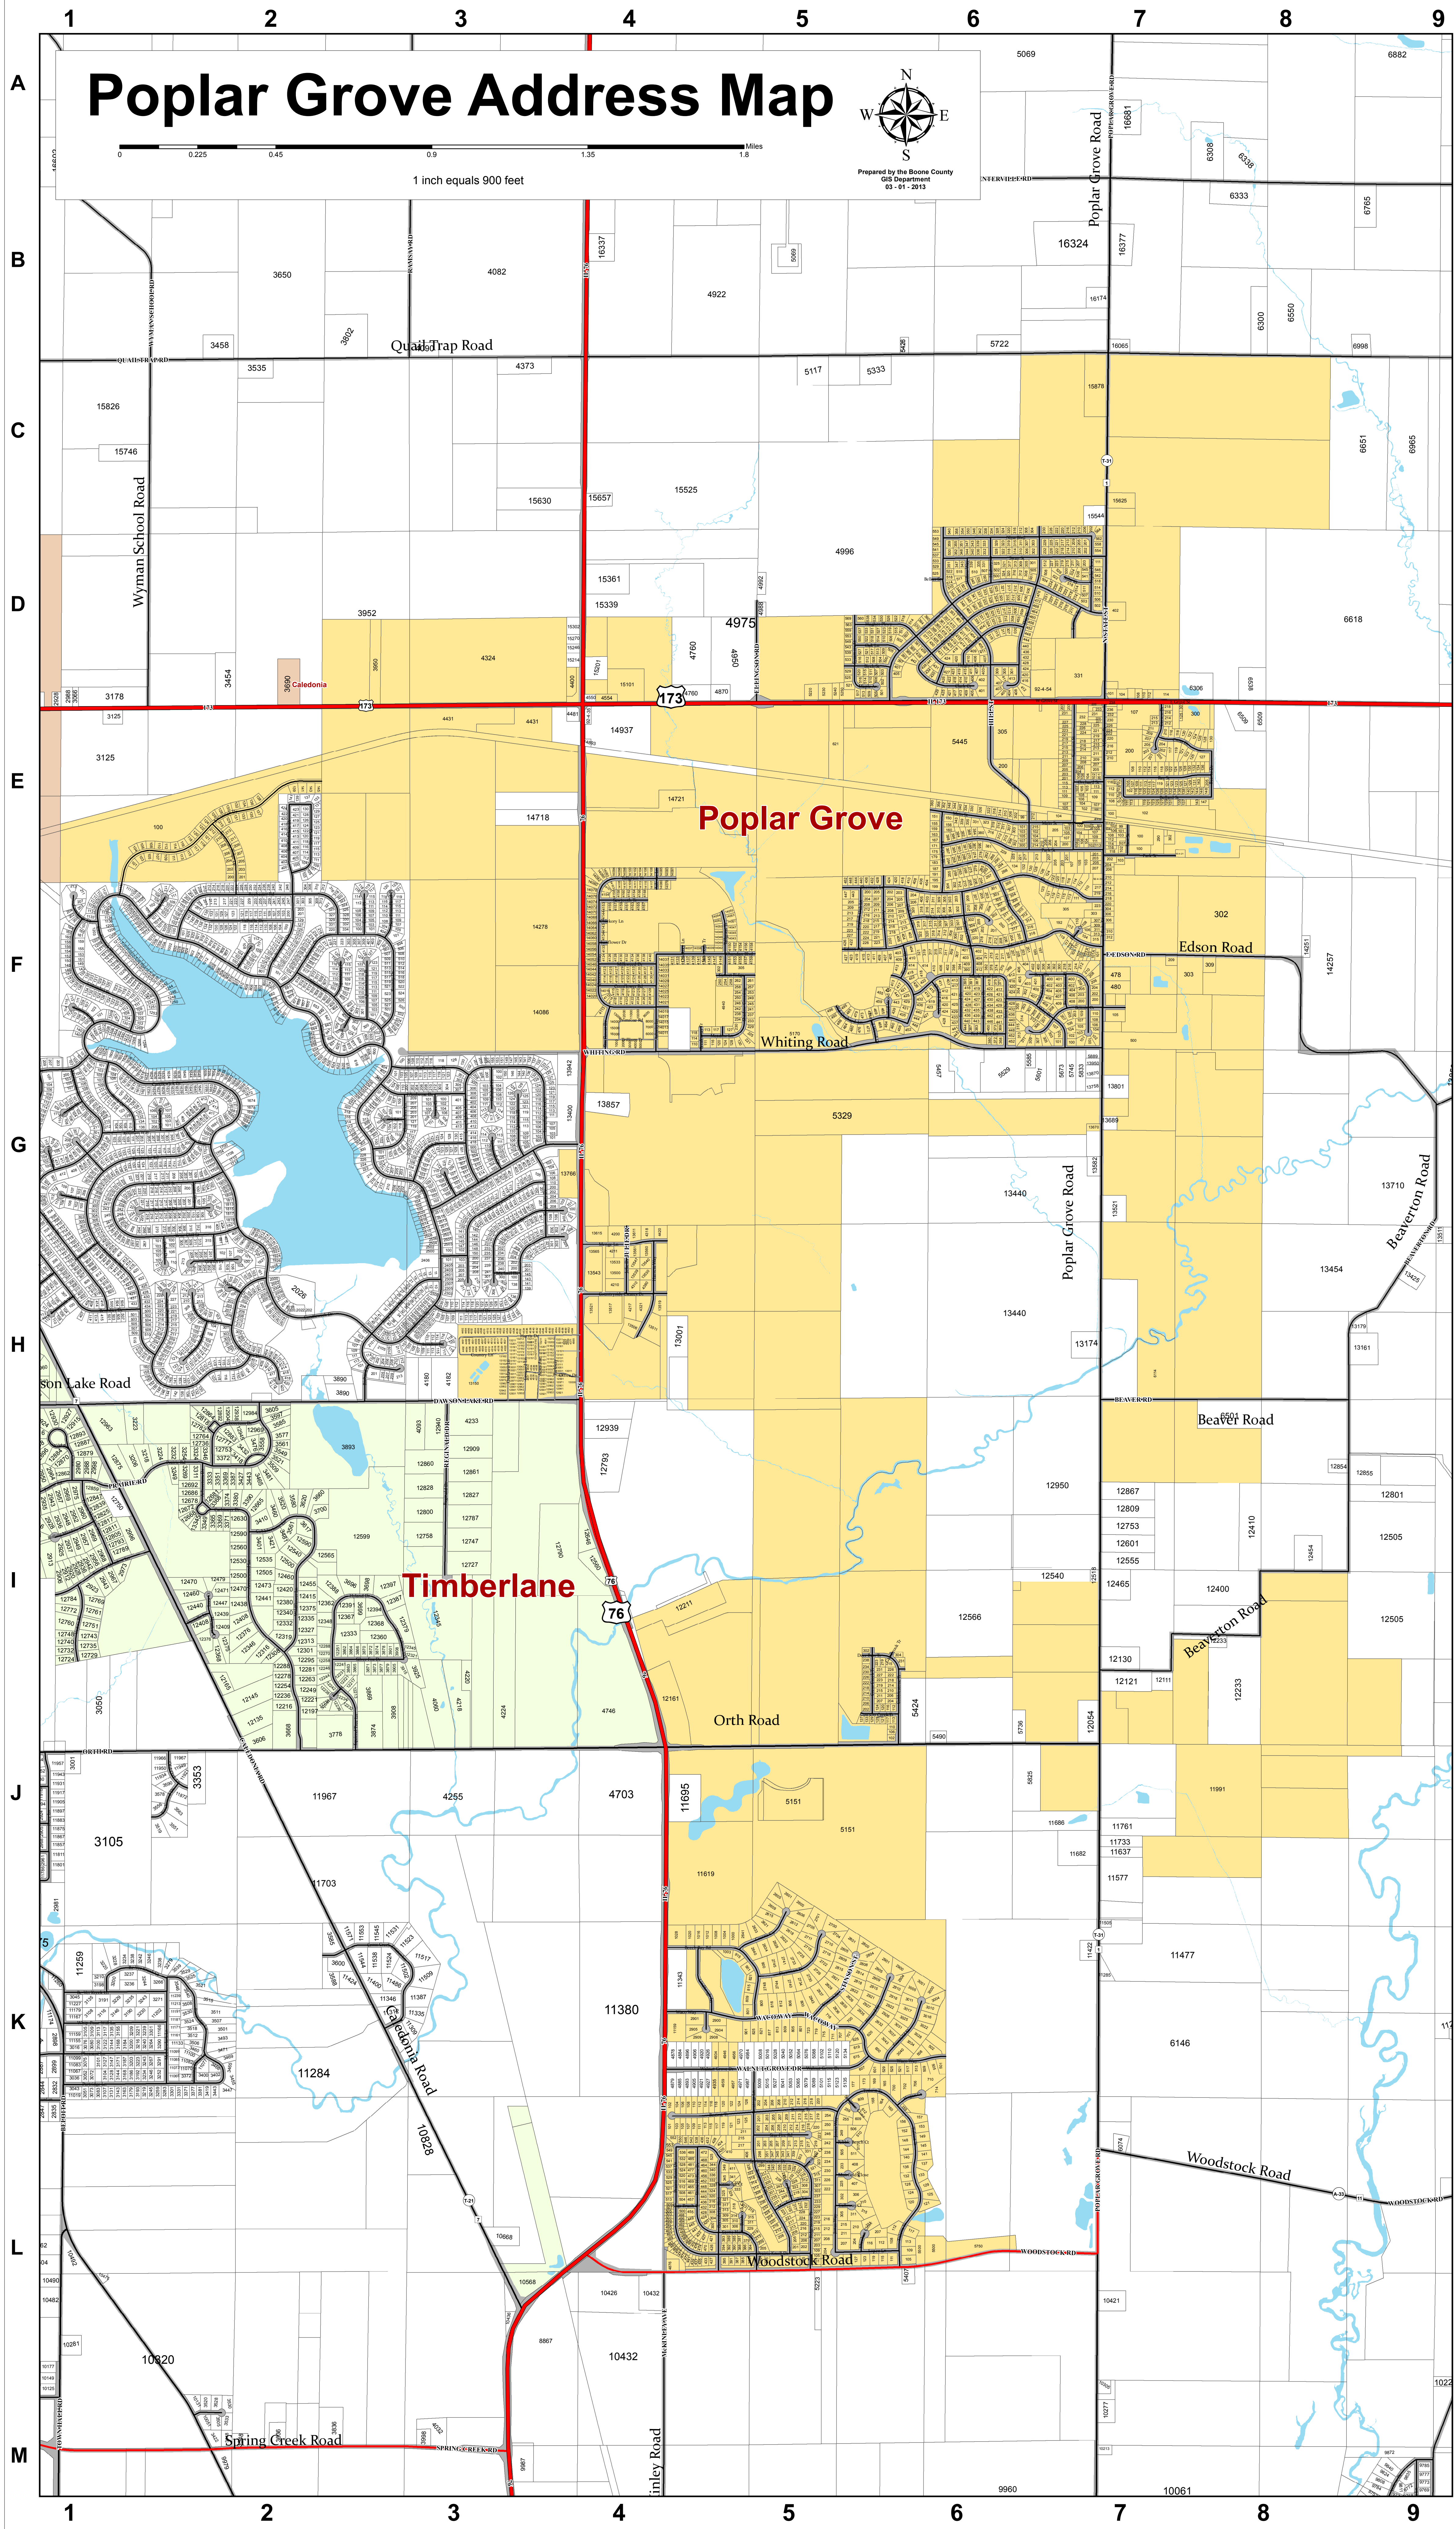

Poplar Grove Address Map

0 0.225 0.45 0.9 1.35 1.8 Miles
1 inch equals 900 feet

Street Location Guide

ACORN AVE	F-6
ACRES AVE	H-4
ASHWIN LN	F-4
BEAVER RD	H-7
BEAVER DR	E-7
BEECH BAY RD	J-4
BENBROOK CT	K-5
BIRCH ST	D-5
BLUE SPRUCE DR	F-6
BOEING TR	K-4
BREAKAWAY TR	F-4
BREE DR	F-6
BRIARWOOD DR	K-5
BRITNIE DR	F-6
BROOKE-LINSEE PL	F-7
BULLARD ST	E-7
BURLED WOOD DR	F-6
BURLED WOOD CT	K-5
CALLOWAY CT	E-7
CARSON DR	K-5
CESSNA CIR	J-5
CHANDAN BLVD	F-4, F-5
CHICKORY LN	F-4, F-5
CLARK CT	D-6
COBBLESTONE TR	H-3
CORNFLOWER RD	I-6
COUNTRY LN	F-4
COUNTRYSIDE ESTATES DR	H-4
CRESS CREEK TR	I-6
CROSS DR	H-4
CULVER CT	E-7
DAWSON CREEK TR	J-5
DAWSON LAKE RD	I-6
DAY DR	D-6
DEER RUN TR	I-5
EAST ST	E-7
EDSON RD	F-5, F-6, F-7, F-8
EDSON CT	F-7
ELLINGSON RD	D-5
ENGLISH OAK LN	F-6
FAIRCHILD ST	J-6
GLENBROOK TR	I-6
GREENBRIAR BLVD	K-5
GREENVIEW CT	K-5
GROVE ST	E-6, E-7
HARRIS DR	H-3, H-4
HARVEST WAY	G-4
HICKORY DR	D-6
HILL ST	D-6, E-6
HOGAN CT	K-6
HOWARD ST	J-6
HUGHES PKWY	D-5, D-6
IL ROUTE 173	E-3, E-4, E-5, E-6, E-7
IL ROUTE 76	D-4, E-4, F-4, G-4, H-4, I-4, J-4, K-4
IRONWOOD DR	F-6
JAYDE PL	F-7
JONES WAY	K-5
JULIE DR	G-4
LIVE OAK LN	F-6
LEONARD LN	H-4
LOPEZ LN	K-6
MAIN ST	E-6, E-7
MARJORIE LN	H-4
MAPLE AVE	E-6
MAPLE LEAF LN	F-6
MEADOW LN	F-5
MEADOWVALE LN	K-5
MENGE LN	G-4
MILKWEED DR	F-4
MUIRFIELD CL	K-5
NINA BLVD	D-6
OAK LN	D-6
OAK ST	F-6
OAK LEAF DR	F-6
OAKLAWN LN	H-4
OLD ORCHARD LN	F-6
OLSON LN	E-6
ORCHARD ST	E-7
ORTH RD	I-4, I-5, I-6, I-7, I-8, I-9
PARK ST	E-6, E-7
PEBBLE BEACH CT	K-6
PIN OAK DR	F-6
POPLAR PKWY	D-7
POPLAR GROVE RD	C-7, D-7, F-7, G-7, H-7, I-7, J-7
PRAIRIE KNOLL DR	K-5
PRAIRIE POINT DR	K-4
PRIMROSE PL	F-4
QUAIL TRAP RD	C-8
QUEENANNS WAY	F-4
RAY ST	E-7
RED MAPLE LN	F-6
RED OAK ST	F-6
RIDGESTONE TR	K-5
ROLAND RD	D-6
SADDLEBRED CT	F-5
SAGE BRUSH DR	K-5
SARATOGA LN	K-5
SAVANNAH DR	E-2
SAWGRASS CL	K-6
SAWTOOTH TR	F-5
SCARLETT OAK DR	F-6
SHADED RUE DR	F-6
SHADOW CROSSING	F-5
SHEEHAN CL	K-6
SHERMAN LN	F-6
SPRINGMEADOW DR	K-5
STAR FIRE RD	K-5
STARFLOWER DR	F-4
STATE ST	D-7, E-7, F-7
STEARMAN ST	J-5
STINSON ST	J-5
STONE HOLLOW DR	K-5
SUHR CT	D-7
SUMMIT ST	E-7
SUNFLOWER DR	F-4
SUNSET RIDGE	F-5
SWAN ST	D-6
SYCAMORE ST	D-5
TALLGRASS TR	F-5
THORNRIDGE CT	K-5
TITLEIST TR	K-6
TRILLIUM TR	F-4
WACO WAY	K-5, K-6
WALNUT GROVE DR	K-5
WASHINGTON ST	E-7
WESTERGREEN WAY	D-6, D-7
WHITE OAK DR	F-6
WHITING RD	F-4
WILLOW WAY	D-6
WOODSTOCK RD	K-5, K-6